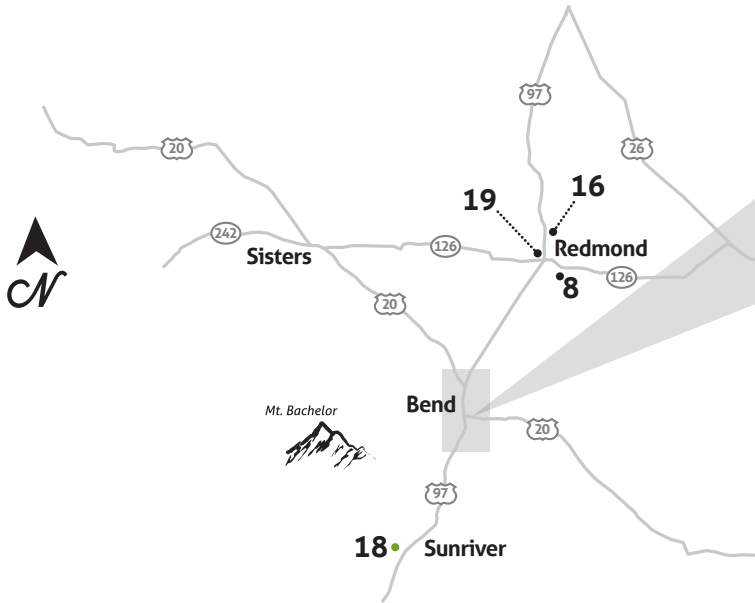

ZWICKELMANIA

OREGON CRAFT BEER MONTH

TWELFTH ANNUAL

SATURDAY, FEB. 22
CENTRAL OREGON

1. THE ALE APOTHECARY

30 SW Century Dr, Ste 140

2. BEND BREWING CO. / PRODUCTION FACILITY

20650 NE High Desert Ln, Bend

3. BEND BREWING CO. PUB

1019 NW Brooks St. Bend

4. BEVEL CRAFT BREWING

911 SE Armour Rd. Bend

5. BONEYARD PUB

1955 NE Division St, Bend

6. BONEYARD BEER / PRODUCTION FACILITY

63067 Plateau Crt, Bend

15. MCMENAMINS OLD ST. FRANCIS

700 NW Bond St, Bend

16. PORTER BREWING CO.

611 NE Jackpine Ct, Redmond

17. SILVER MOON BREWING

24 NW Greenwood Ave, Bend

18. SUNRIVER BREWING CO.

56840 Venture Ln, Sunriver

19. WILD RIDE BREWING

332 SW 5th St, Redmond

20. WORTHY BREWING

495 NE Bellevue Dr,

@oregoncraftbeer

#ZWICKEL2020

#OCBM2020

OREGONCRAFTBEER.ORG/ZWICKELMANIA