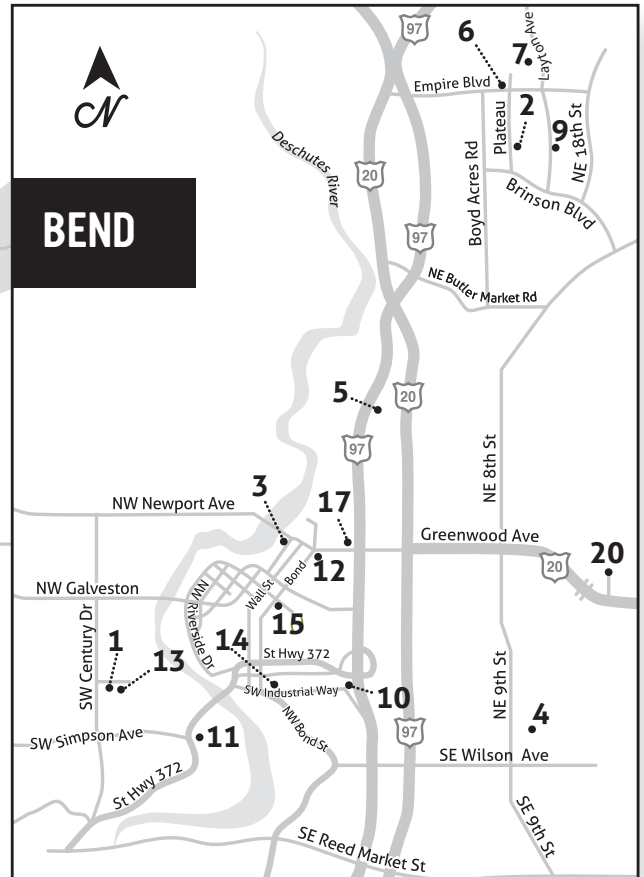

ZWICKELMANIA

OREGON CRAFT BEER MONTH

TWELFTH ANNUAL

SATURDAY, FEB. 22
CENTRAL OREGON

1. THE ALE APOTHECARY

30 SW Century Dr, Ste 140

2. BEND BREWING CO. / PRODUCTION FACILITY

20650 NE High Desert Ln, Bend

3. BEND BREWING CO. PUB

1019 NW Brooks St. Bend

4. BEVEL CRAFT BREWING

911 SE Armour Rd. Bend

5. BONEYARD PUB

1955 NE Division St, Bend

6. BONEYARD BEER / PRODUCTION FACILITY

63067 Plateau Crt, Bend

7. BRIDGE 99

63063 Layton Ave

8. CASCADE LAKES BREWING/PRODUCTION

2141 SW 1st St., Redmond

9. CRAFT KITCHEN & BREWERY

62988 Layton Ave #103 Bend

10. CRUX FERMENTATION PROJECT

50 SW Division St, Bend

19. WILD RIDE BREWING

332 SW 5th St, Redmond

20. WORTHY BREWING

495 NE Bellevue Dr,

@oregoncraftbeer

#ZWICKEL2020

#OCBM2020

OREGONCRAFTBEER.ORG/ZWICKELMANIA