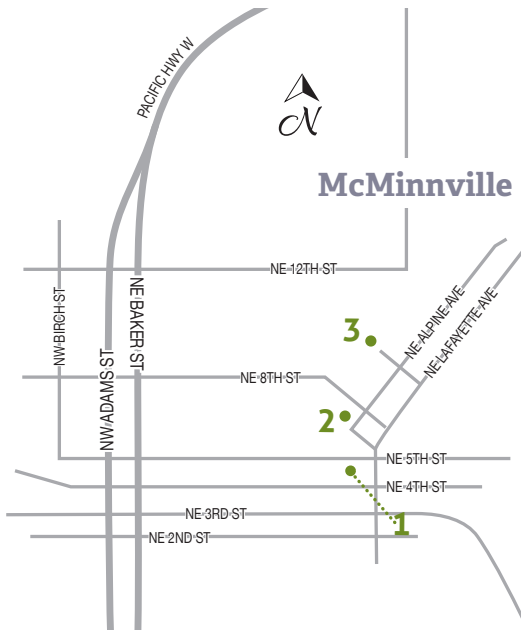

ZWICKELMANIA

Saturday, February 22 • 11am to 4pm

OREGON CRAFT BEER MONTH

ZWICKELMANIA IN WILLAMETTE VALLEY

1. ALLEGORY BREWING

980 Fourth St, McMinnville • (503) 472-2739
Family friendly, Guided brewery tours, Zwickelmania Collab Beer Participant, Zwickel samples

2. GOLDEN VALLEY BREWERY & PUB

980 Fourth St, McMinnville • (503) 472-2739
Family friendly, Guided brewery tours, Zwickelmania Collab Beer Participant, Zwickel samples

3. HEATER ALLEN BREWERY

907 NE 10th Ave, McMinnville • (503) 472-4898
Dog friendly, Family friendly, Free samples, Guided brewery tours, Meet the Brewer, New beer release, Zwickelmania Collab Beer Participant, Zwickel samples

4. SALEM ALE WORKS

2027 25th St SE, Salem • (503) 990-8486
Family friendly, Food specials, Guided brewery tours, Meet the Brewer, Zwickel samples

5. VAGABOND BREWING

2195 Hyacinth St NE, #164, Salem • (503) 512-9007
Free samples, brewery tours, merch giveaways, and live music!

ALSO CHECK OUT...

BARSIDEOUS BREWING

644 S. Main St. Lebanon, OR 97355 • (541) 570-1789
Free samples, brewery tours, merch giveaways, and live music!

WOLVES & PEOPLE

30203 NE Benjamin Rd., Newberg • 503-487-6873
Dog friendly, Family friendly, Guided brewery tours, Meet the Brewer, Self-guided brewery tours, Zwickel samples