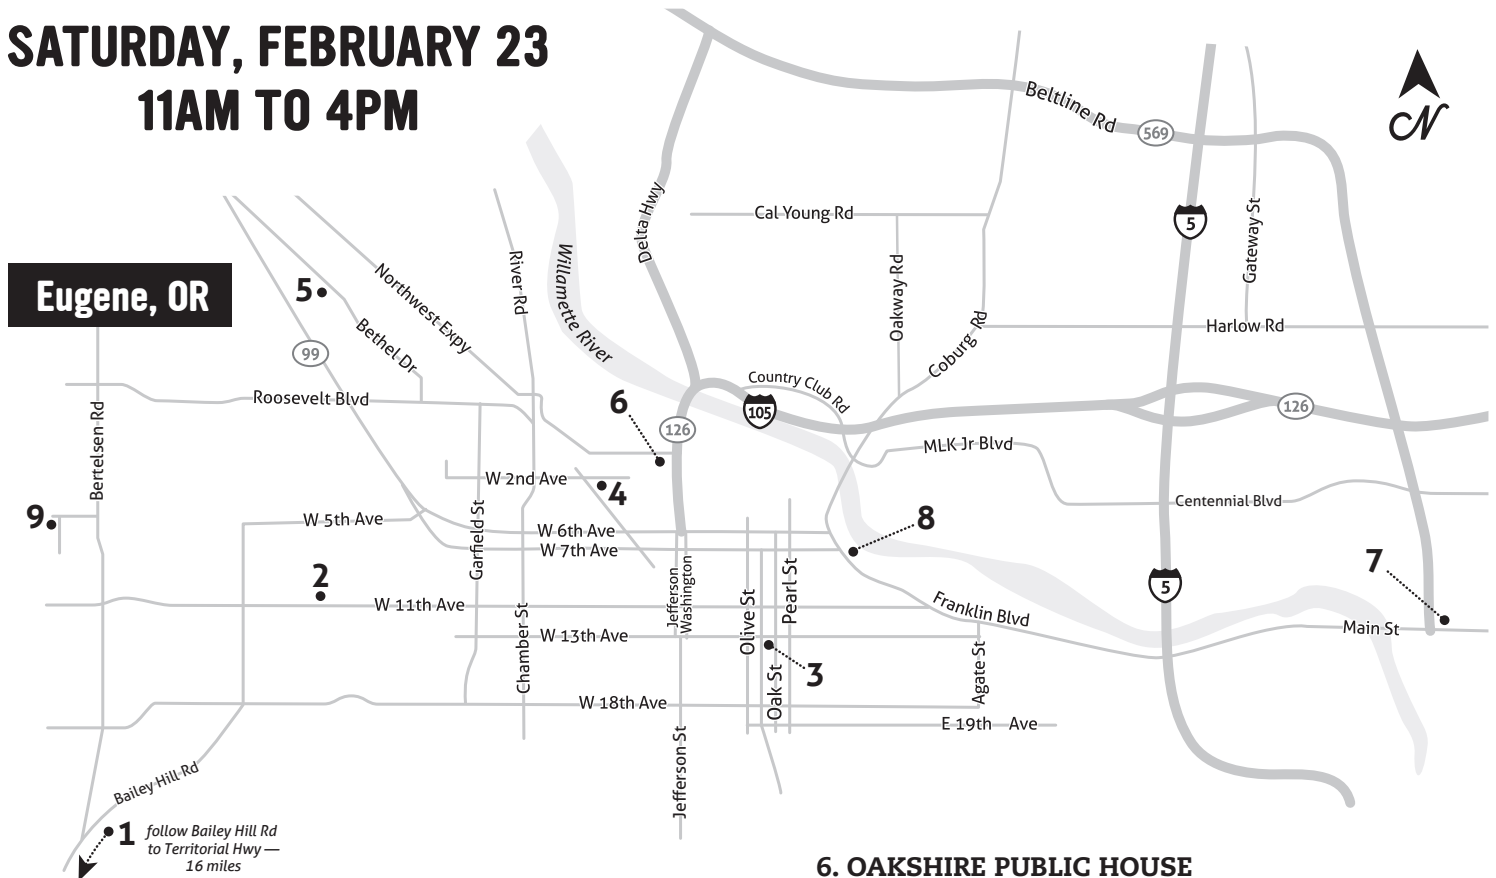

ZWICKELMANIA

ELEVENTH ANNUAL

SATURDAY, FEBRUARY 23
11AM TO 4PM

1. ALESONG BREWING & BLENDING

80848 Territorial Hwy, Eugene
alesongbrewing.com • (541) 972-3303
Guided brewery tours, zwickel samples, free beer sampling for tour participants

2. CLAIM 52 BREWING / BREWERY & TAPROOM

1030 Tyinn St, #1, Eugene
claim52brewing.com • (458) 205-8188
Meet the brewer, tours, beer release

3. FALLING SKY BREW HOUSE

1334 Oak Alley, Eugene
fallingskybrewing.com • (541) 505-7096
Meet the brewers, tours, beer/food pairings, cellar beer release

6. OAKSHIRE PUBLIC HOUSE

207 Madison St, Eugene • oakbrew.com • (541) 688-4555
Tastings, snacks, specials on beers to go & more

7. PLANK TOWN BREWING CO.

346 Main St, Springfield
planktownbrewing.com • (541) 746-1890
Guided brewery tours, food

Brewed and Bottled at **DOUBLE MOUNTAIN BREWERY & TAPROOM** in Hood River, Oregon by:

ALLEGORY BREWING | BAERLIC BREWING | BARSIDEOUS BREWING | BEND BREWING CO. | BENT SHOVEL BREWING | BREAKSIDE BREWERY | BUOY BEER CO. | DESCHUTES BREWERY | DOUBLE MOUNTAIN BREWERY | ECLIPTIC BREWING | GIGANTIC BREWING CO. | GOLDEN VALLEY BREWERY | GRIXSEN BREWING CO. | HEATER ALLEN BREWING | HOPWORKS URBAN BREWERY | IMMERSION BREWING | LAURELWOOD BREWING CO. | LOMPOC BREWING | LUCKY LABRADOR BREWING | MAZAMA BREWING BREWING | McMENAMINS BREWERIES | MT TABOR BREWING | NINKASI BREWING | OCCIDENTAL BREWING CO. | ORDNANCE BREWING | PORTLAND BREWING | ROCK BOTTOM BREWERY | RUNNING DOGS BREWERY | SASQUATCH BREWING CO. | SILVER MOON BREWING | STORMBREAKER BREWING | VON EBERT BREWING | WIDMER BROTHERS BREWING | WILD RIDE BREWING | WOLF TREE BREWERY | WORTHY BREWING CO. | YACHATS BREWING