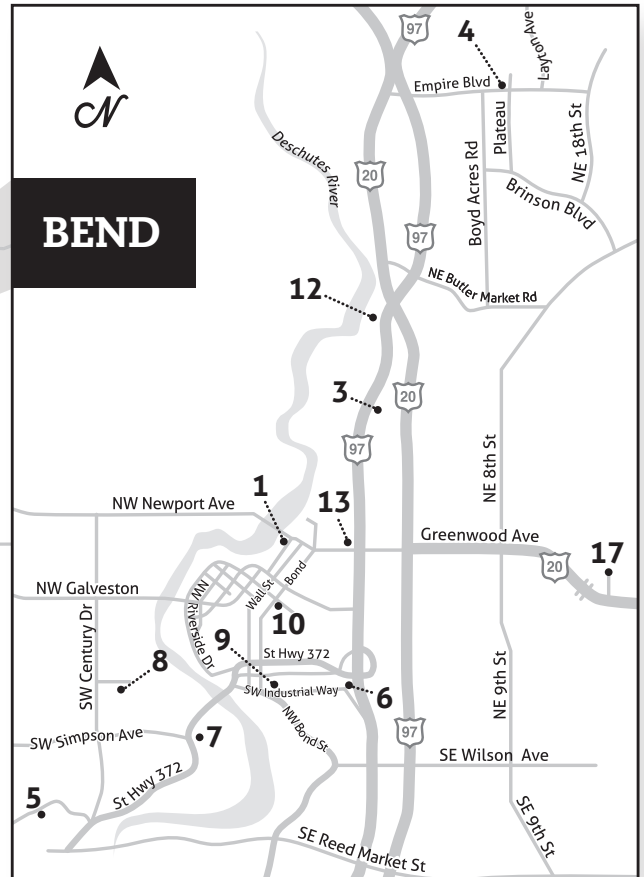

ZWICKELMANIA

ELEVENTH ANNUAL

SATURDAY, FEBRUARY 23
11AM TO 4PM

1. **BEND BREWING CO.**
1019 NW Brooks St, Bend
(541) 383-1599
2. **BEND BREWING CO. / PRODUCTION FACILITY**
20650 NE High Desert Ln, Bend
3. **BONEYARD PUB**
1955 NE Division St, Bend
(541) 323-2325
4. **BONEYARD BEER / PRODUCTION FACILITY**
63067 Plateau Crt, Bend
5. **CASCADE LAKES BREWING CO./ THE LODGE**
1441 SW Chandler Ave, #100, Bend
(541) 388-4998
6. **CRUX FERMENTATION PROJECT**
50 SW Division St, Bend
(541) 385-3333
7. **DESCHUTES BREWERY PRODUCTION FACILITY**
901 SW Simpson Ave, Bend
(541) 385-8606
8. **GOODLIFE BREWING CO.**
70 SW Century Dr, 100-464, Bend
(541) 728-0749
9. **IMMERSION BREWING**
550 SW Industrial Way #185, Bend
(541) 633-7821

10. **MCMENAMINS OLD ST. FRANCIS SCHOOL BREWERY**
700 NW Bond St, Bend
(541) 382-5174
11. **PORTER BREWING CO.**
611 NE Jackpine Ct, Redmond
(541) 504-7959
12. **RIVERBEND BREWING CO.**
2650 NE Division St, Bend
(541) 213-2269
13. **SILVER MOON BREWING**
24 NW Greenwood Ave, Bend
(541) 388-8331
14. **SILVER MOON BREWING / PRODUCTION FACILITY**
2095 Southwest Badger Ave, Redmond
15. **SUNRIVER BREWING CO.**
56840 Venture Ln, Sunriver
(541) 306-5188
16. **WILD RIDE BREWING**
332 SW 5th St, Redmond
(541) 516-8544
17. **WORTHY BREWING**
495 NE Bellevue Dr, Bend
(541) 639-4776

@oregoncraftbeer

#ZWICKEL19

OREGONCRAFTBEER.ORG/ZWICKELMANIA

NEW THIS YEAR!

COLLAB WEST COAST IPA
 CROSBY HOP FARM, ALONG WITH GREAT WESTERN MALTING, COLLUDED WITH 37 BREWERIES IN THE OREGON BREWER'S GUILD. PROCEEDS GO TO THE OBG, WHICH SUPPORTS BREWERIES, SUPPLIERS, EDUCATION AND COLLABORATION. WEST COAST IN STYLE, OREGON BREWED.