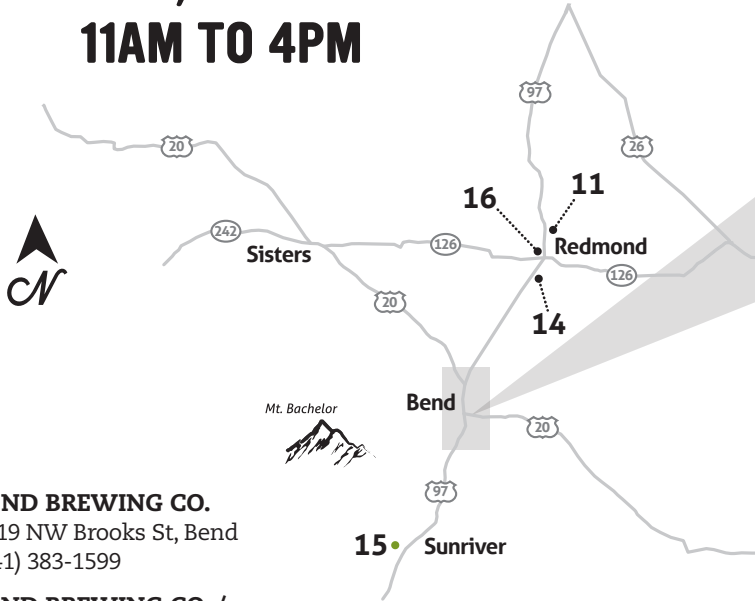

ZWICKELMANIA

ELEVENTH ANNUAL

SATURDAY, FEBRUARY 23
11AM TO 4PM

1. **BEND BREWING CO.**
1019 NW Brooks St, Bend
(541) 383-1599
2. **BEND BREWING CO. / PRODUCTION FACILITY**
20650 NE High Desert Ln, Bend
3. **BONEYARD PUB**
1955 NE Division St, Bend
(541) 323-2325
4. **BONEYARD BEER / PRODUCTION FACILITY**
63067 Plateau Crt, Bend
5. **CASCADE LAKES BREWING CO./ THE LODGE**
1441 SW Chandler Ave, #100, Bend
(541) 388-4998
6. **CRUX FERMENTATION PROJECT**
50 SW Division St, Bend
(541) 385-3333
7. **DESCHUTES BREWERY PRODUCTION FACILITY**
901 SW Simpson Ave, Bend
(541) 385-8606
8. **GOODLIFE BREWING CO.**
70 SW Century Dr, 100-464, Bend
(541) 728-0749
9. **IMMERSION BREWING**
550 SW Industrial Way #185, Bend
(541) 633-7821

@oregoncraftbeer

#ZWICKEL19

OREGONCRAFTBEER.ORG/ZWICKELMANIA

NEW THIS YEAR!

COLLAB WEST COAST IPA
 CROSBY HOP FARM, ALONG WITH GREAT WESTERN MALTING, COLLUDED WITH 37 BREWERIES IN THE OREGON BREWER'S GUILD. PROCEEDS GO TO THE OBG, WHICH SUPPORTS BREWERIES, SUPPLIERS, EDUCATION AND COLLABORATION. WEST COAST IN STYLE, OREGON BREWED.

Brewed and Bottled at **DOUBLE MOUNTAIN BREWERY & TAPROOM** in Hood River, Oregon by:

ALLEGORY BREWING | BAERLIC BREWING | BARSIDEOUS BREWING | BEND BREWING CO. | BENT SHOVEL BREWING | BREAKSIDE BREWERY | BUOY BEER CO. | DESCHUTES BREWERY | DOUBLE MOUNTAIN BREWERY | ECLIPTIC BREWING | GIGANTIC BREWING CO. | GOLDEN VALLEY BREWERY | GRIXSEN BREWING CO. | HEATER ALLEN BREWING | HOPWORKS URBAN BREWERY | IMMERSION BREWING | LAURELWOOD BREWING CO. | LOMPOC BREWING | LUCKY LABRADOR BREWING | MAZAMA BREWING BREWING | McMENAMINS BREWERIES | MT TABOR BREWING | NINKASI BREWING | OCCIDENTAL BREWING CO. | ORDNANCE BREWING | PORTLAND BREWING | ROCK BOTTOM BREWERY | RUNNING DOGS BREWERY | SASQUATCH BREWING CO. | SILVER MOON BREWING | STORMBREAKER BREWING | VON EBERT BREWING | WIDMER BROTHERS BREWING | WILD RIDE BREWING | WOLF TREE BREWERY | WORTHY BREWING CO. | YACHATS BREWING