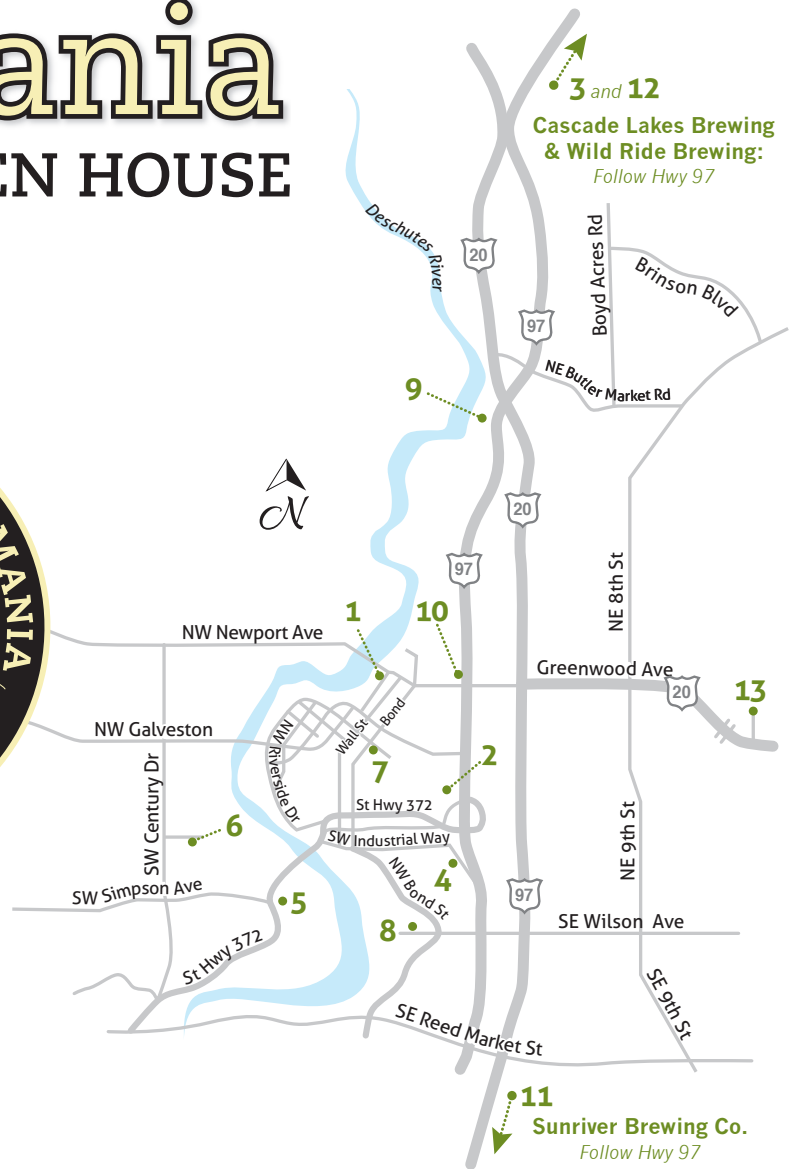

Zwickelmania

OREGON BREWERY OPEN HOUSE

Saturday, February 14
11am to 4pm

1. **BEND BREWING CO.**
1019 NW Brooks St, Bend
(541) 383-1599
Tours and sample brews
2. **BONEYARD BEER**
37 NW Lake Pl, B, Bend
(541) 323-2325
"Pickles & Zwickels" party in the parking lot, full pints!
3. **CASCADE LAKES BREWING**
2141 SW 1st St, Redmond
(541) 923-3110
Brewery tour, tastings, giveaways
4. **CRUX FERMENTATION PROJECT**
50 SW Division St, Bend
(541) 385-3333
Zwickel samples and tours
5. **DESCHUTES BREWERY**
901 SW Simpson Ave, Bend
(541) 385-8606
Tours and samples, Zwickel tastings
6. **GOODLIFE BREWING COMPANY**
70 SW Century Dr, #100-464, Bend • (541) 728-0749
Tours, samples, food, cocktails, and high fives!
7. **McMENAMINS / OLD ST. FRANCIS SCHOOL BREWERY**
700 NW Bond St, Bend
(541) 382-5174
Tours, small bites, growler specials; Zwickelmania Passport stamp
8. **RAT HOLE BREWPUB**
384 SW Upper Terrace Dr
Bend • (541) 389-2739
(3) 2oz. pours
9. **RIVERBEND BREWING**
2600 NE Division St, #101
Bend • (541) 213-2269
Free samples and Release of Right Said Red 10% ABV
10. **SILVER MOON BREWING CO.**
24 NW Greenwood Ave
Bend • (541) 388-8331
Tours and samples
11. **SUNRIVER BREWING CO.**
56840 Venture Lane, Sunriver
(541) 306-5188
Pouring samples of Cocoa Cow Chocolate Milk Stout, ResinNation Double IPA and SUP Summer Ale
12. **WILD RIDE BREWING**
332 SW 5th St, Redmond
(541) 516-8544
Meet the brewer and free samples
13. **WORTHY BREWING CO.**
495 NE Bellevue Dr, Bend
(541) 639-4776
Brewery tours, free samples & small bite pairing of Graham Cracker Stout

SHUTTLE SCHEDULE

Bend Shuttle #1: 12:30pm-4:30pm

- starting at Deschutes Brewery, 901 SW Simpson Ave
- crossover to the 2nd shuttle at Crux Fermentation Project — shuttle should loop every 45 minutes and end at Deschutes Brewery
- **Map can be found online at: <http://bit.ly/ZwickelBendBus>**