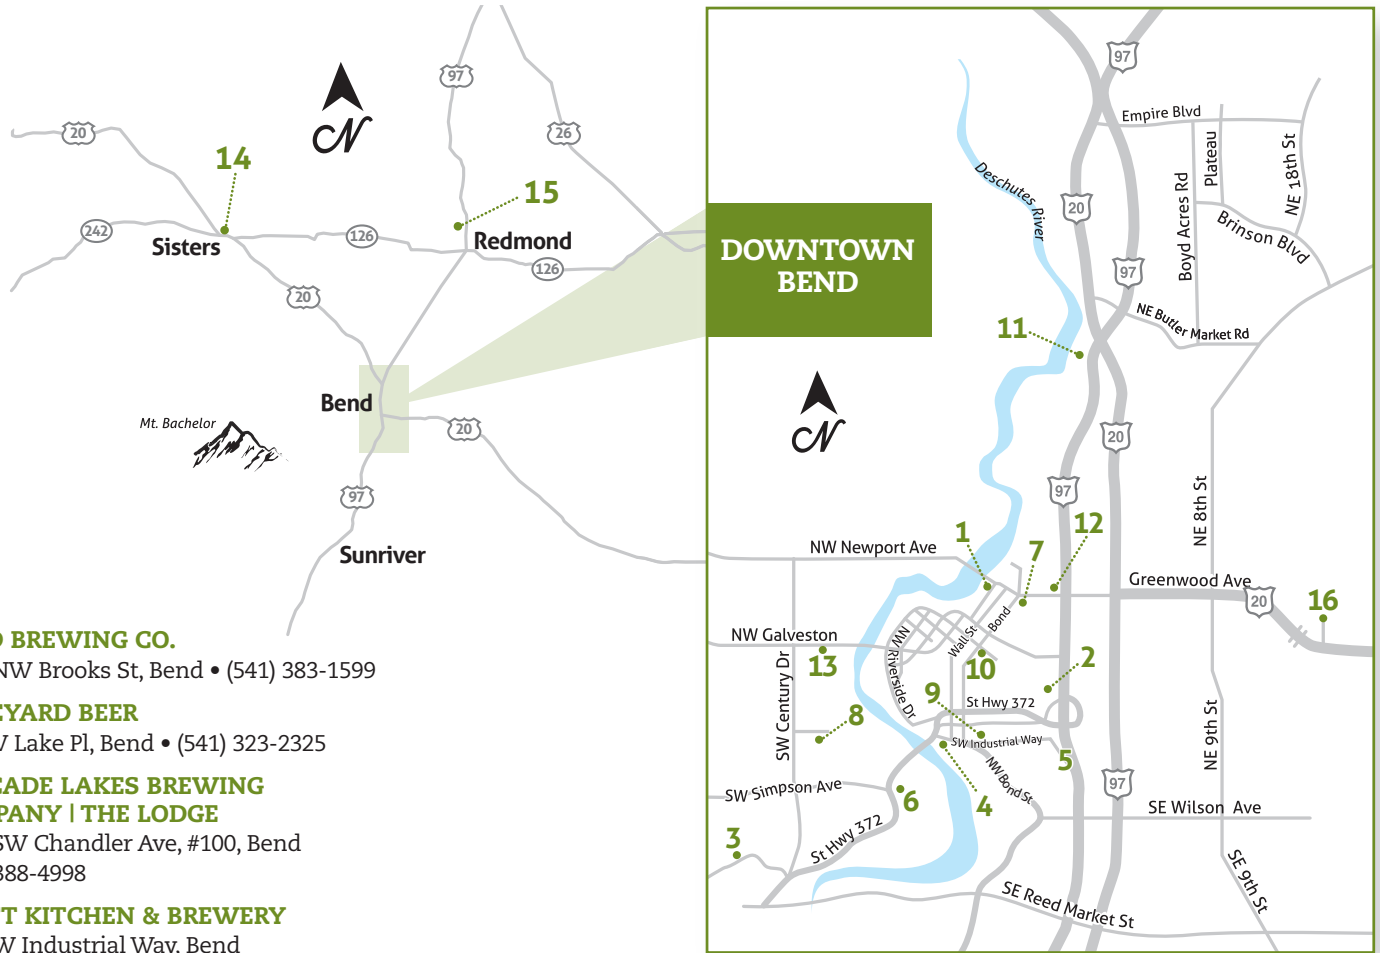

Zwickelmania

OREGON BREWERY OPEN HOUSE

ZWICKELMANIA IN CENTRAL OREGON!

Saturday, February 25 • 11am to 4pm

1. **BEND BREWING CO.**
1019 NW Brooks St, Bend • (541) 383-1599
2. **BONEYARD BEER**
37 NW Lake Pl, Bend • (541) 323-2325
3. **CASCADE LAKES BREWING COMPANY | THE LODGE**
1441 SW Chandler Ave, #100, Bend
(541) 388-4998
4. **CRAFT KITCHEN & BREWERY**
803 SW Industrial Way, Bend
(541) 647-2772
5. **CRUX FERMENTATION PROJECT**
50 SW Division St, Bend
(541) 385-3333
6. **DESCHUTES BREWERY**
901 SW Simpson Ave, Bend
(541) 385-8606
7. **DESCHUTES BREWERY BEND PUB**
1044 NW Bond St, Bend • (541) 382-9242
8. **GOODLIFE BREWING CO.**
70 SW Century Dr, Bend • (541) 728-0749
9. **IMMERSION BREWING**
550 SW Industrial Way #185, Bend
(541) 633-7821

10. **McMENAMINS OLD ST. FRANCIS SCHOOL BREWERY**
700 NW Bond St, Bend • (541) 382-5174
11. **RIVERBEND BREWING**
2600 NE Division St, #101, Bend
(541) 213-2269
12. **SILVER MOON BREWING**
24 NW Greenwood Ave, Bend
(541) 388-8331
13. **SUNRIVER BREWING CO. / GALVESTON PUB**
1005 NW Galveston Ave, Bend
(541) 408-9377

14. **THREE CREEKS BREWING CO.**
265 E Barclay Dr, Sisters • (541) 549-1963
15. **WILD RIDE BREWING CO**
332 SW 5th St, Redmond • (541) 516-8544
16. **WORTHY BREWING**
495 NE Bellevue Dr, Bend • (541) 639-4776